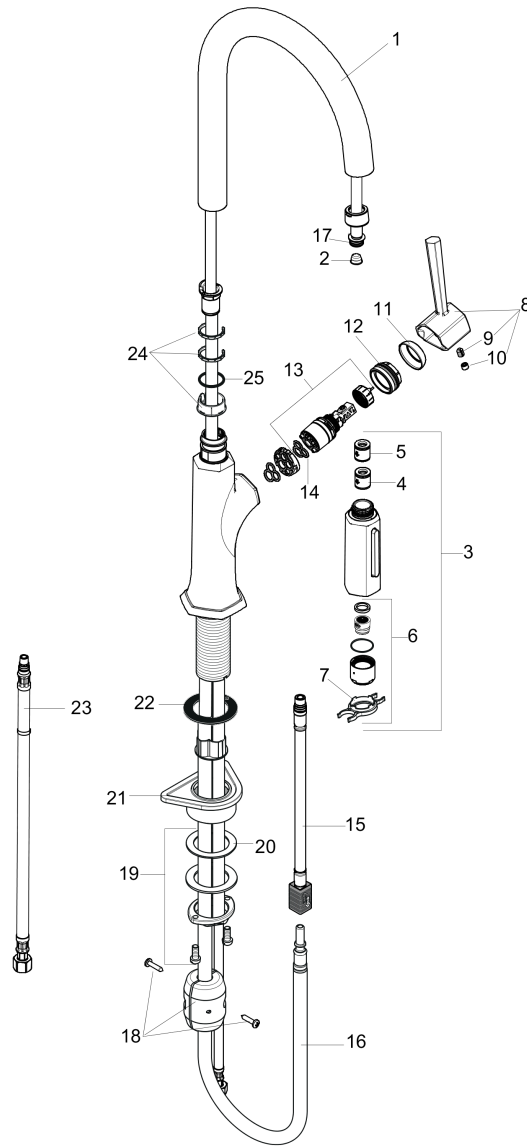

Locarno
Prep Kitchen Faucet, 2-Spray Pull-Down, 1.75 GPM
 Finishes : **chrome** Part no. : **04853000**

Description

Features

- Swivel range 150°
- Aerated spray, needle spray
- Toggle spray diverter
- MagFit magnetic sprayhead docking
- deck mounted
- Flow: 1.75 GPM (6.6 L/Min)
- Ceramic cartridge
- Integrated double backflow prevention

Item details

List Price \$ 535.00

Technology

Compliance

Product image

Scale drawing

Locarno
Prep Kitchen Faucet, 2-Spray Pull-Down, 1.75 GPM
 Finishes : **chrome** Part no. : **04853000**

Exploded drawing

Year of production: >02/21

Locarno

Prep Kitchen Faucet, 2-Spray Pull-Down, 1.75 GPM

Finishes : **chrome** Part no. : **04853000**

Spare parts list

Year of production: >02/21

Pos.	Description	Part no.	Price	PU
1	spout cpl.	93159000	-	1
2	filter	97735000	-	1
3	handspray	93887001	-	1
4	set of non return valves DW 15	94074000	-	1
5	non return valve	93218000	-	1
6	spray former	93342000	-	1
7	service tool	95910000	-	1
8	handle	93885000	-	1
9	hollow set screw M6x8	97810000	-	1
10	screw cover	95704000	-	1
11	flange	98863000	-	1
12	nut	93886000	-	1
13	cartridge, assy	95973001	-	1
14	seal	98865000	-	1
15	hose	93744000	-	1
16	hose 1,50 m	95507000	-	1
17	O-ring 11x2	98127000	-	1
18	weight	92500000	-	1
19	fixing set (special)	93253000	-	1
20	lever collar	97548000	-	1
21	support	97523000	-	1
22	seal	92582000	-	1
23	connection hose 35½" M8x0,75 3/8"	96316001	-	1
24	set of lever collars	98365000	-	1
25	O-ring 21x2,5	98211000	-	1