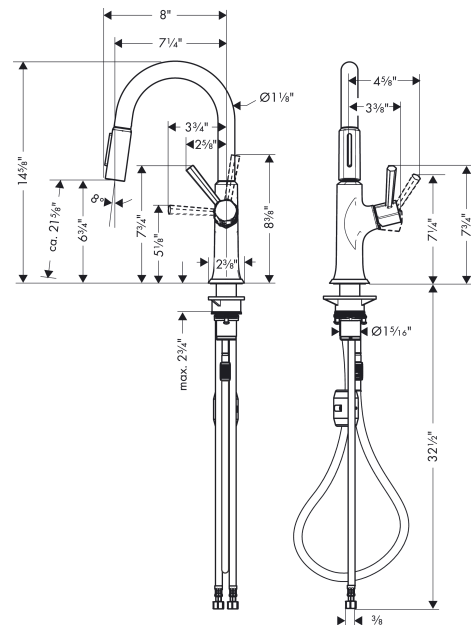

Locarno
Prep Kitchen Faucet, 2-Spray Pull-Down, 1.75 GPM
 Finishes : **chrome** Part no. : **04853000**

Description

Features

- Swivel range 150°
- Aerated spray, needle spray
- Toggle spray diverter
- MagFit magnetic sprayhead docking
- deck mounted
- Flow: 1.75 GPM (6.6 L/Min)
- Ceramic cartridge
- Integrated double backflow prevention

Item details

List Price \$ 535.00

Technology

Compliance

Product image

Scale drawing

Locarno
Prep Kitchen Faucet, 2-Spray Pull-Down, 1.75 GPM
 Finishes : **chrome** Part no. : **04853000**

Exploded drawing

Year of production: >02/21

Locarno

Prep Kitchen Faucet, 2-Spray Pull-Down, 1.75 GPM

Finishes : **chrome** Part no. : **04853000**

Spare parts list

Year of production: >02/21

Pos.	Description	Part no.	Price	PU
1	spout cpl.	93159000	-	1
2	filter	97735000	-	1
3	handspray	93887001	-	1
4	set of non return valves DW 15	94074000	-	1
5	non return valve	93218000	-	1
6	spray former	93342000	-	1
7	service tool	95910000	-	1
8	handle	93885000	-	1
9	hollow set screw M6x8	97810000	-	1
10	screw cover	95704000	-	1
11	flange	98863000	-	1
12	nut	93886000	-	1
13	cartridge, assy	95973001	-	1
14	seal	98865000	-	1
15	hose	93744000	-	1
16	hose 1,50 m	95507000	-	1
17	O-ring 11x2	98127000	-	1
18	weight	92500000	-	1
19	fixing set (special)	93253000	-	1
20	lever collar	97548000	-	1
21	support	97523000	-	1
22	seal	92582000	-	1
23	connection hose 35½" M8x0,75 3/8"	96316001	-	1
24	set of lever collars	98365000	-	1
25	O-ring 21x2,5	98211000	-	1